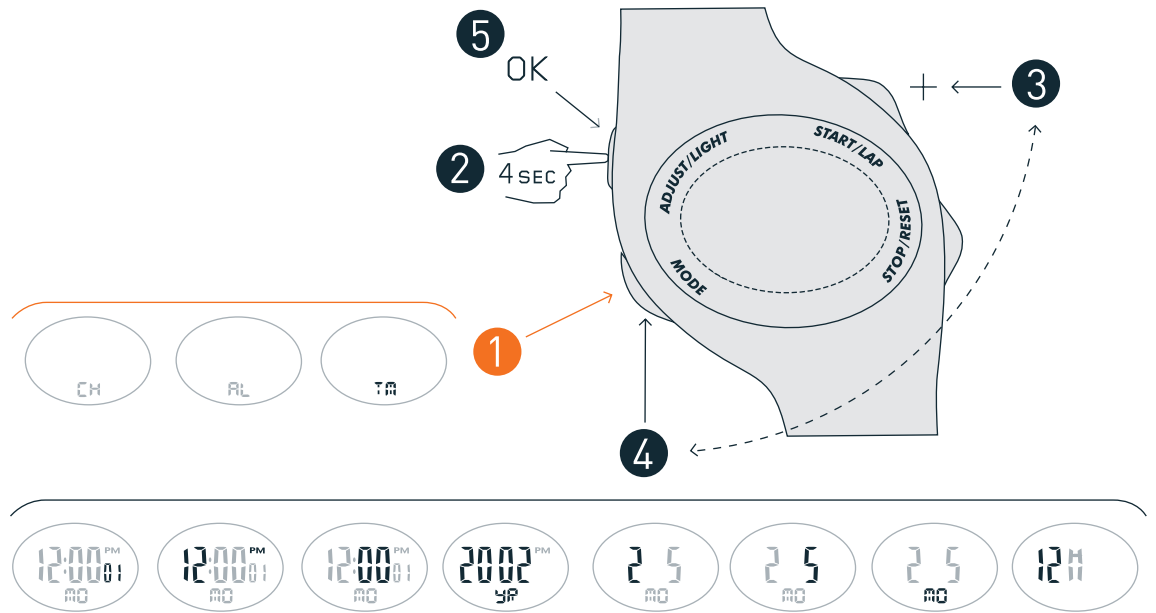

**TRIAX JUNIOR** Built to meet the needs of young runners

In TIME mode you can set time and calendar information.

In ALARM mode you can set 2 alarms within 2 time zones. Press any button to stop alarm. Alarm will automatically stop after 20 seconds.

**Alarm and Hourly Chime On/Off**

In CHRONOGRAPH mode you can view lap and split times.

Clear/Reset Run