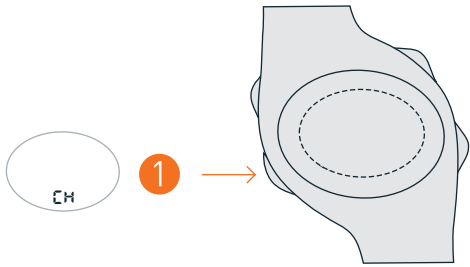

**Alarm and Hourly Chime On/Off**

In CHRONOGRAPH mode you can view lap and split times.

Clear/Reset Run