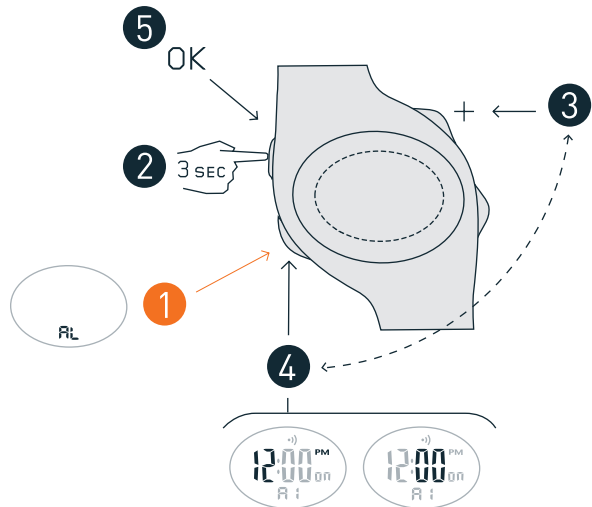

**TRIAX JUNIOR** Built to meet the needs of young runners

In TIME mode you can set time and calendar information.

In ALARM mode you can set 2 alarms within 2 time zones. Press any button to stop alarm. Alarm will automatically stop after 20 seconds.

**Alarm and Hourly Chime On/Off**

In CHRONOGRAPH mode you can view lap and split times.

Clear/Reset Run