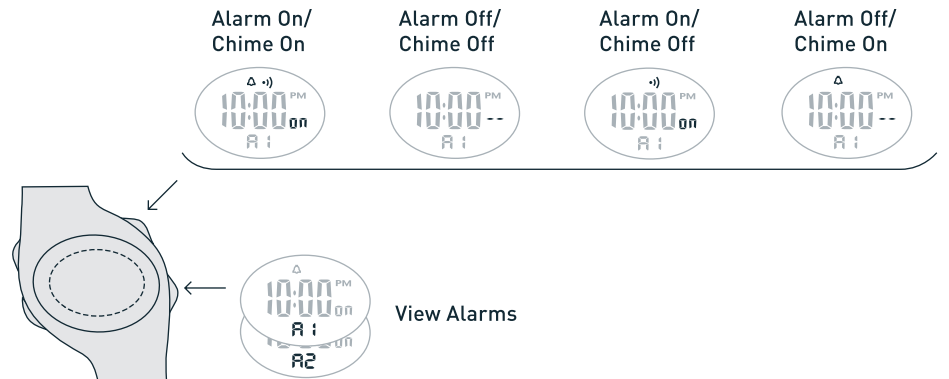

**TRIAX JUNIOR** Built to meet the needs of young runners

In TIME mode you can set time and calendar information.

In ALARM mode you can set 2 alarms within 2 time zones. Press any button to stop alarm. Alarm will automatically stop after 20 seconds.

**Alarm and Hourly Chime On/Off**

In CHRONOGRAPH mode you can view lap and split times.

Clear/Reset Run