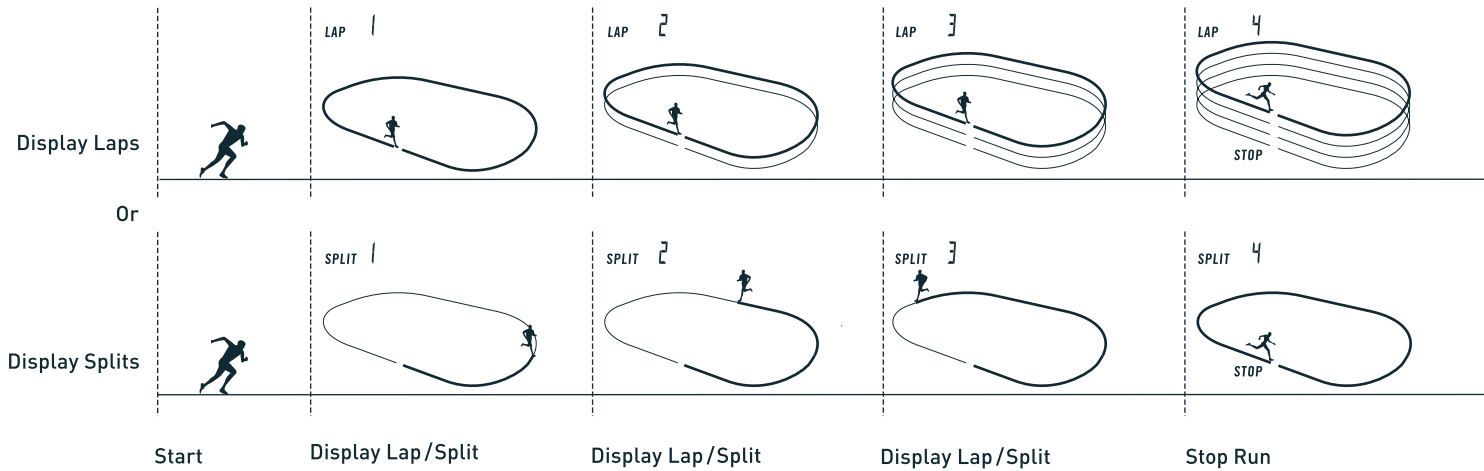

**TRIAX JUNIOR** Built to meet the needs of young runners

In TIME mode you can set time and calendar information.

In ALARM mode you can set 2 alarms within 2 time zones. Press any button to stop alarm. Alarm will automatically stop after 20 seconds.

**Alarm and Hourly Chime On/Off**

In CHRONOGRAPH mode you can view lap and split times.

Clear/Reset Run